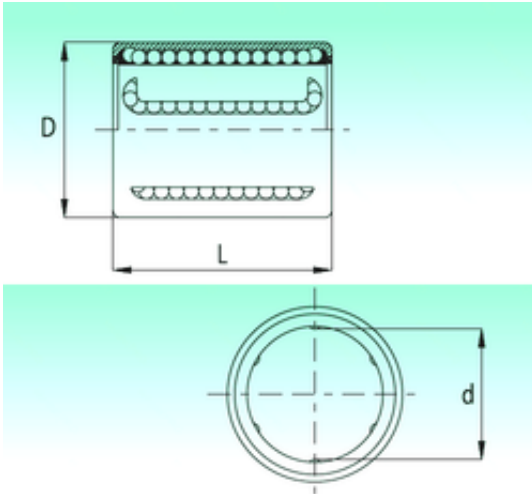

Produit composite portant CORP.

NBS KH2540-PP roulements lin é aires

Bearing No. KH2540-PP

| | |
|-------------------------------|----------|
| Bore Diameter | 25 mm |
| Outer Diameter | 35 mm |
| d | 25 mm |
| D | 35 mm |
| L | 40 mm |
| Weight | 0,066 Kg |
| Basic dynamic load rating (C) | 1,99 kN |

KH2540-PP Bearing 2D drawings and 3D CAD models